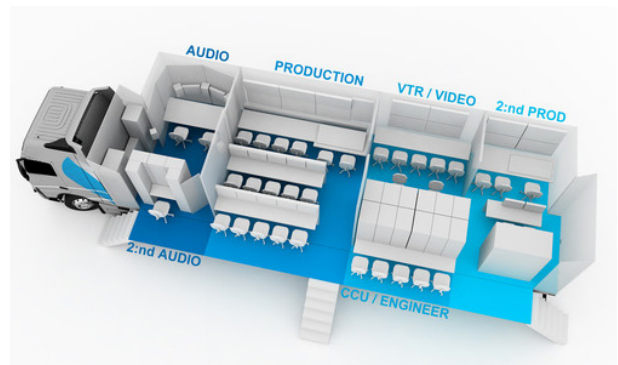

HD-1

28 cam High Definition OB Truck

Broadcast / Outside Broadcast

HD-1

Technical data

Vehicle

- Trailer
- Length / Width / Height: 17,5 m / 5,4 m / 4,08 m
- Power 2 x 63 A or 1 x 125 A 3-phase 400 VAC

Cameras

- Grass Valley LDK-8000 HD Worldcam up to 1080P Fiber
- Grass Valley LDK-8300 HD (3 and 2 times speed) up to 1080P Fiber
- Lenses: 11x - 100x

Production 1 (5:1 monitoring)

- Vision Mixer:
- Grass Valley Kayenne
- 4,5 M/E, 96 i/p, 48 o/p, 4 CF M/E, 4 Key M/E, Chroma Key
- Macros, Snapshot, 6 ch RAM Recorder/Still Memory
- Multiple Channel Integrated DVE
- Monitors
- 7 pc. 46" 1920 x 1080 LCD Multiview (1 - 140 previews)
- 5 pc. 23" HD LCD with multiview system, 5 pc. 17" HD LCD

Monitors

- 4 pc. 46" 1920 x 1080 LCD Multiview (1 - 80 previews)
- 2 pc. 23" HD LCD with multiview system

Slomo/Vtr:

- 4 pc. 46" 1920 x 1080 LCD with Multiview (1 - 80 previews)
- 14 LCD Monitors, 4 pc. TFT Monitors

Graphics System

On Request

Video Routing - Multiview/Converters

- Pro-Bel Sirius 320 x 512 HD (Expandable to 512 x 512)
- Evertz 28 pc. HD/SDI Cross converter with synchr./Ratio
- Evertz MVP/VIP Multiview system (1920 x 1080) -
- 288 in, 26 HD outputs
- UMD, Audio meter Etc.